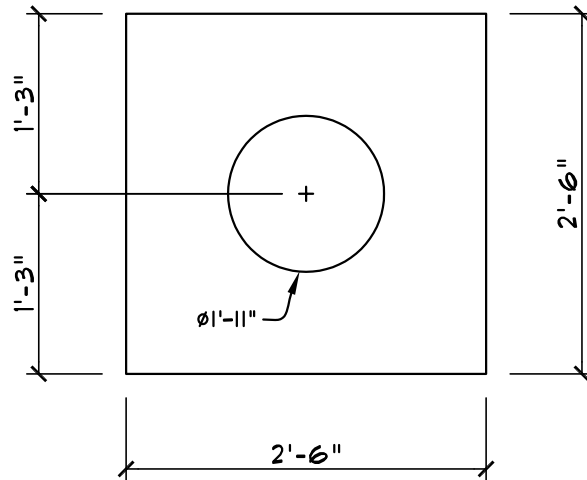

ISO VIEW

SECTION VIEW

"The New Image of Stone"

Cap - 30" with Blockout

Scale: 3/4" = 1'-0"