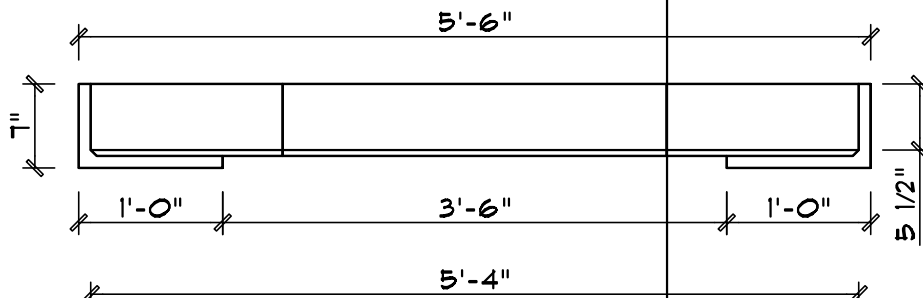

TOP VIEW

SIDE VIEW

FRONT VIEW

"The New Image of Stone"

Fireplace - Chamfer Style

Scale: 3/4" = 1'-0"