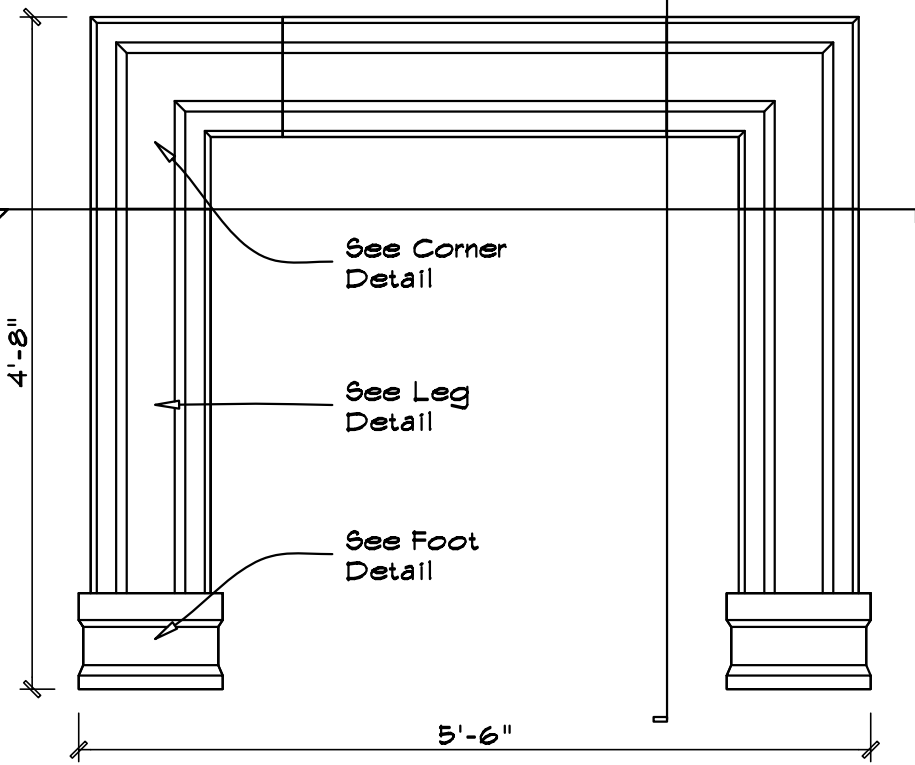

TOP VIEW

SIDE VIEW

FRONT VIEW

"The New Image of Stone"

Fireplace - Chamfer Style

Scale: 3/4" = 1'-0"