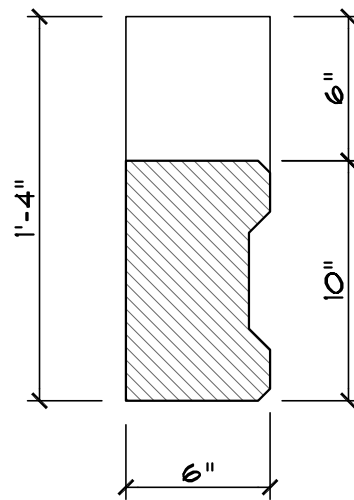

FIREPLACE ISO VIEW

CORNER ISO VIEW

CORNER SECTION VIEW

"The New Image of Stone"

Fireplace - Chamfer Style (corner)

Scale: 1-1/2" = 1'-0"