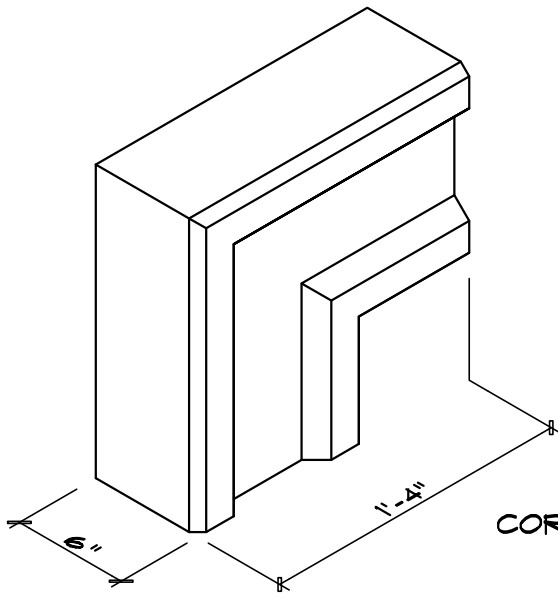

FIREPLACE ISO VIEW

CORNER ISO VIEW

CORNER SECTION VIEW

"The New Image of Stone"

Fireplace - Chamfer Style (corner)

Scale: 1-1/2" = 1'-0"