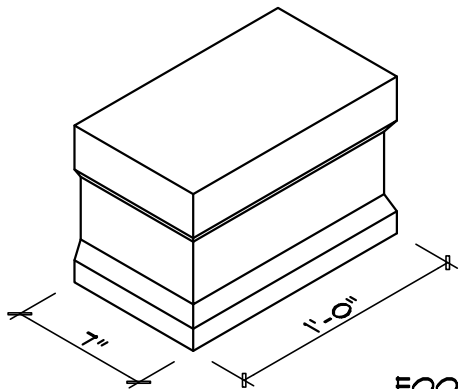

FIREPLACE ISO VIEW

FOOT ISO VIEW

FOOT SECTION VIEW

"The New Image of Stone"

## Fireplace - Chamfer Style (Foot)

Scale: 1-1/2" = 1'-0"