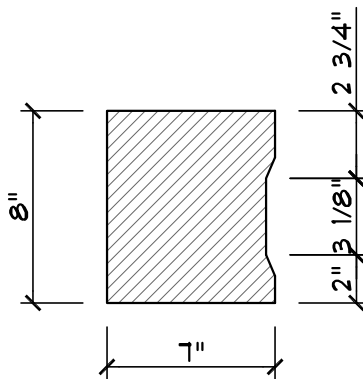

FIREPLACE ISO VIEW

FOOT ISO VIEW

FOOT SECTION VIEW

"The New Image of Stone"

## Fireplace - Chamfer Style (Foot)

Scale: 1-1/2" = 1'-0"