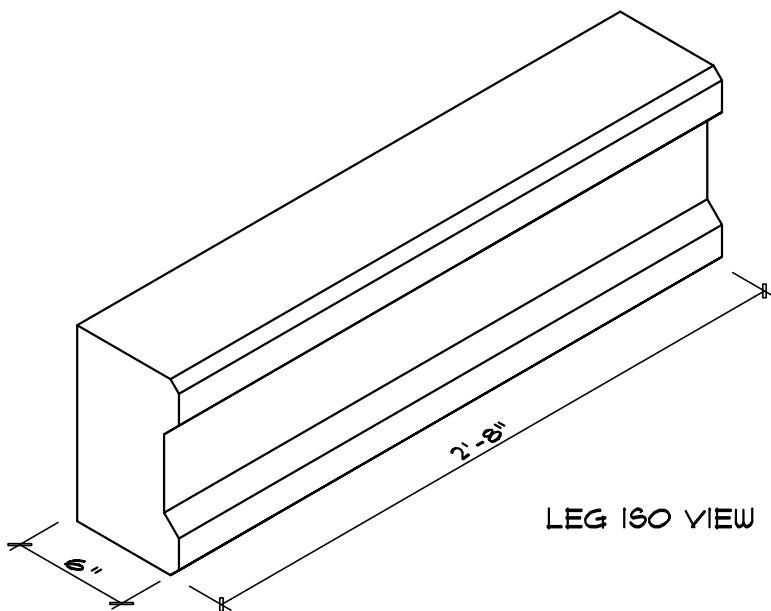

FIREPLACE ISO VIEW

LEG ISO VIEW

LEG SECTION VIEW

"The New Image of Stone"

Fireplace - Chamfer Style (Leg)

Scale: 1-1/2" = 1'-0"