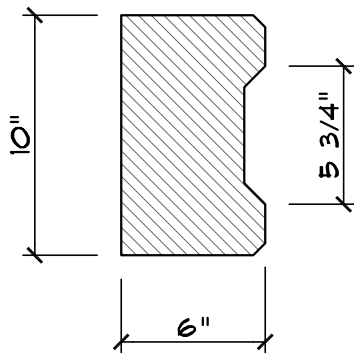

FIREPLACE ISO VIEW

LEG ISO VIEW

LEG SECTION VIEW

"The New Image of Stone"

Fireplace - Chamfer Style (Leg)

Scale: 1-1/2" = 1'-0"