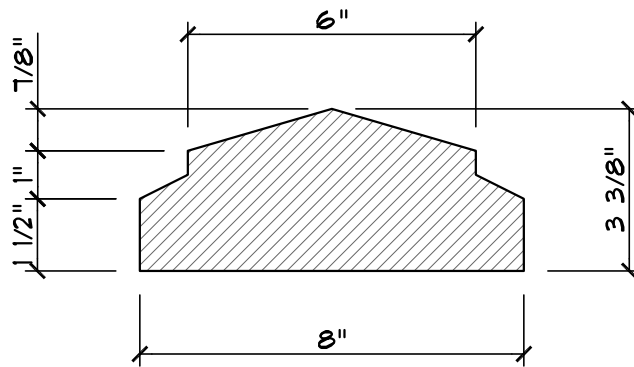

ISO VIEW

SECTION VIEW

"The New Image of Stone"

Wall Cap - 8x24 w/ Step

Scale: 3" = 1'-0"