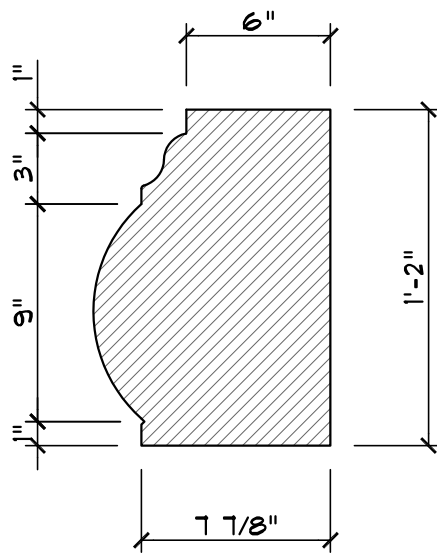

ISO VIEW

SECTION VIEW

"The New Image of Stone"

Corbel - 8 X 14

Scale: 1-1/2" = 1'-0"